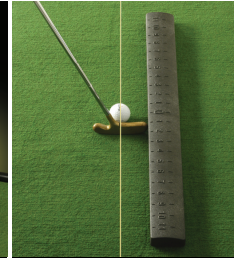

Training Aids

All Training Aids include the following accessories.

13' Training Aid TA - 7 P P - 1

All Training Aids adjust for different length putts and set up for right or left handed golfers.

Head Alignment Guide

Stroke Block

String Guide

Contour Pads

Cup Reducing Ring

Ball Marking Device