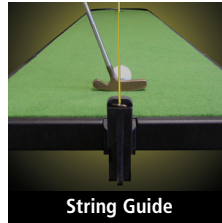

Training Aids

All Training Aids include the following accessories.

13' Training Aid TA - 7 P P - 1

All Training Aids adjust for different length putts and set up for right or left handed golfers.

Head Alignment Guide

Stroke Block

String Guide

Contour Pads

Cup Reducing Ring

Ball Marking Device