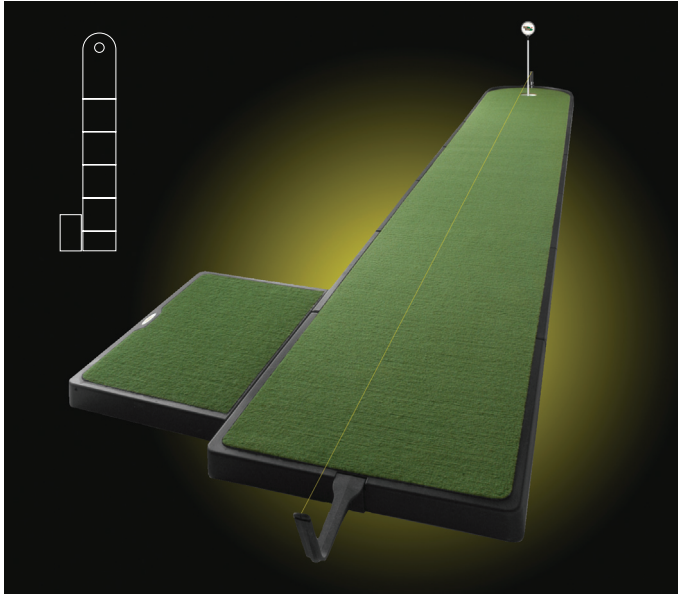

Training Aids

All Training Aids include the following accessories.

13' Training Aid TA - 7 P P - 1

All Training Aids adjust for different length putts and set up for right or left handed golfers.

Head Alignment Guide

Stroke Block

String Guide

Contour Pads

Cup Reducing Ring

Ball Marking Device